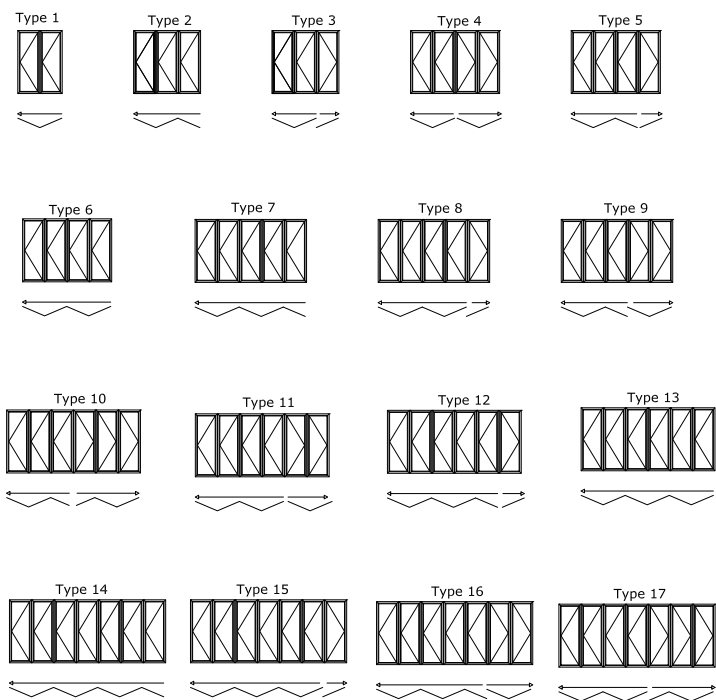

Configurations

Available in a range of styles and designs, panels can be stacked inside or outside of the room, to the left, right or split to stack on both sides. Door sets can be manufactured to replace entire walls to maximise your opening space.

Options

- Doors and panels can be used in any configuration, style and design
- All configurations are available in both open-in and open-out options
- Full range of suited hardware available
- Glazing sizing range of 24mm – 36mm
- Available in any single RAL colour or dual colour option

Sizing

Minimum Width	Maximum Width
1600mm	6200mm**

Minimum Height	Maximum Height
1600mm	3000mm**

Maximum Sash Weight
100kgs**

Variations
Individual panel width not to exceed 1000mm Panels heights, widths and weights are dependant on style and design. **The sizes detailed above are for guidance only. Please contact the Beaufort technical office for further details.